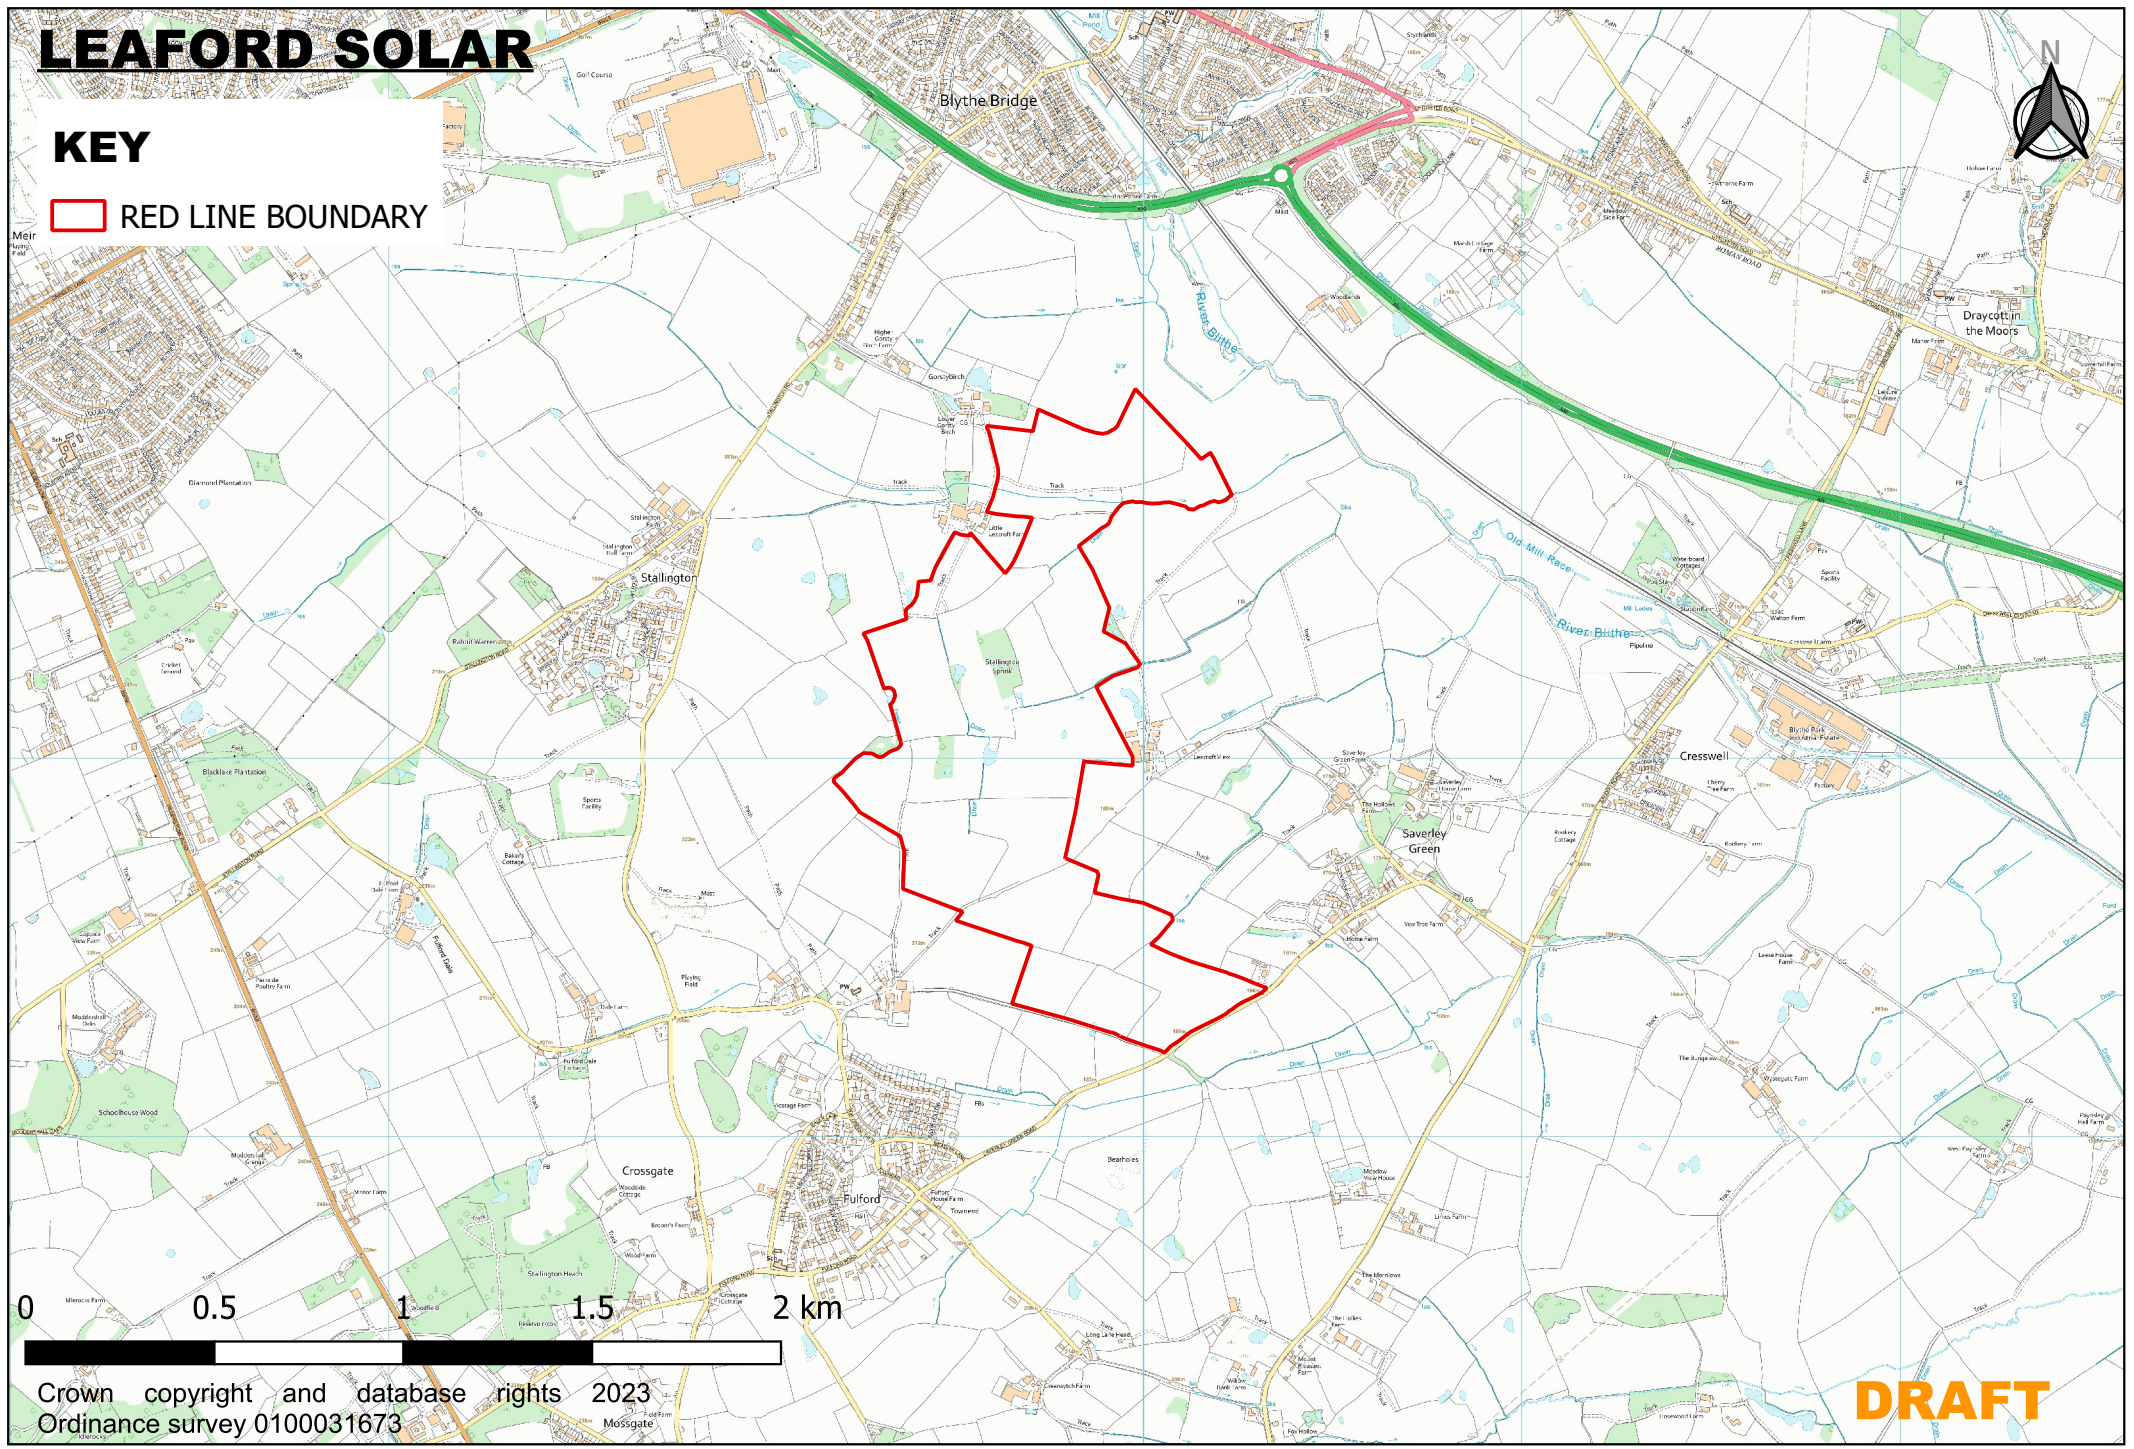

LEAFORD SOLAR

KEY

 RED LINE BOUNDARY

Crown copyright and database rights 2023
Ordnance survey 0100031673

DRAFT